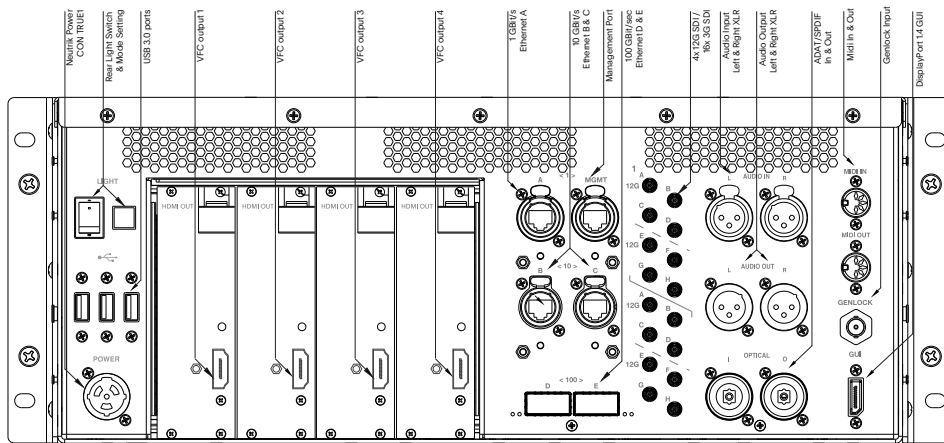

Bundled accessories

- Keyboard
- Mouse
- Power Cable (Plug-True1)
- Hardware Guide

Optional accessories

- Rack slides

Upgrades

(AS - At Sale, F - Field, RTM- Return to Manufacturer)

- Storage Upgrade 4x 3.84TB ^{AS, RTM}
- Storage Upgrade 4x 7.68TB ^{AS, RTM}
- Storage Upgrade 4x 15.36TB ^{AS, RTM}

Physical specifications

Packed Dimensions:	W	H	D
	711mm 28"	508mm 20"	737mm 29"
Unit Dimensions:	W	H	D
	445mm 17.52"	178mm 7"	593mm 23.35"
Unit + Rack Handles	W	D	
	483mm 19"	621mm 24.45"	
Rack Depth:			D
			585mm 23.03"
Unit Weight:		21kg	46.3lbs
Packed Unit Weight:		28kg	61.7lbs

OS: 2× 256GB SSD
Storage:
 2× 256GB SSD (Internal System Drives)
 4× 1.92TB (7.68TB total)
 Removable NVMe SSD with RAID

System connectivity I/O

Video Output:
 1× DisplayPort 1.4 (GUI)
 4× VFC Output Slots
 Ships standard with HDMI 2.0 VFC cards

Different Video Format Conversion Cards also available, refer to VFC specifications

Video Input:
 4× 12G inputs (or 16× 3G inputs)
 (HD-BNC connectors)

Audio:
 Balanced XLR (circular 3-pin connector) - 2× in, 2× out
 Analogue (1/4 headphone jack) - 1× in
Optical Audio:
 ADAT/SPDIF (Toslink connector) - 1× in, 1× out
MIDI:
 MIDI (circular 5-pin DIN connector) - 1× in, 1× out